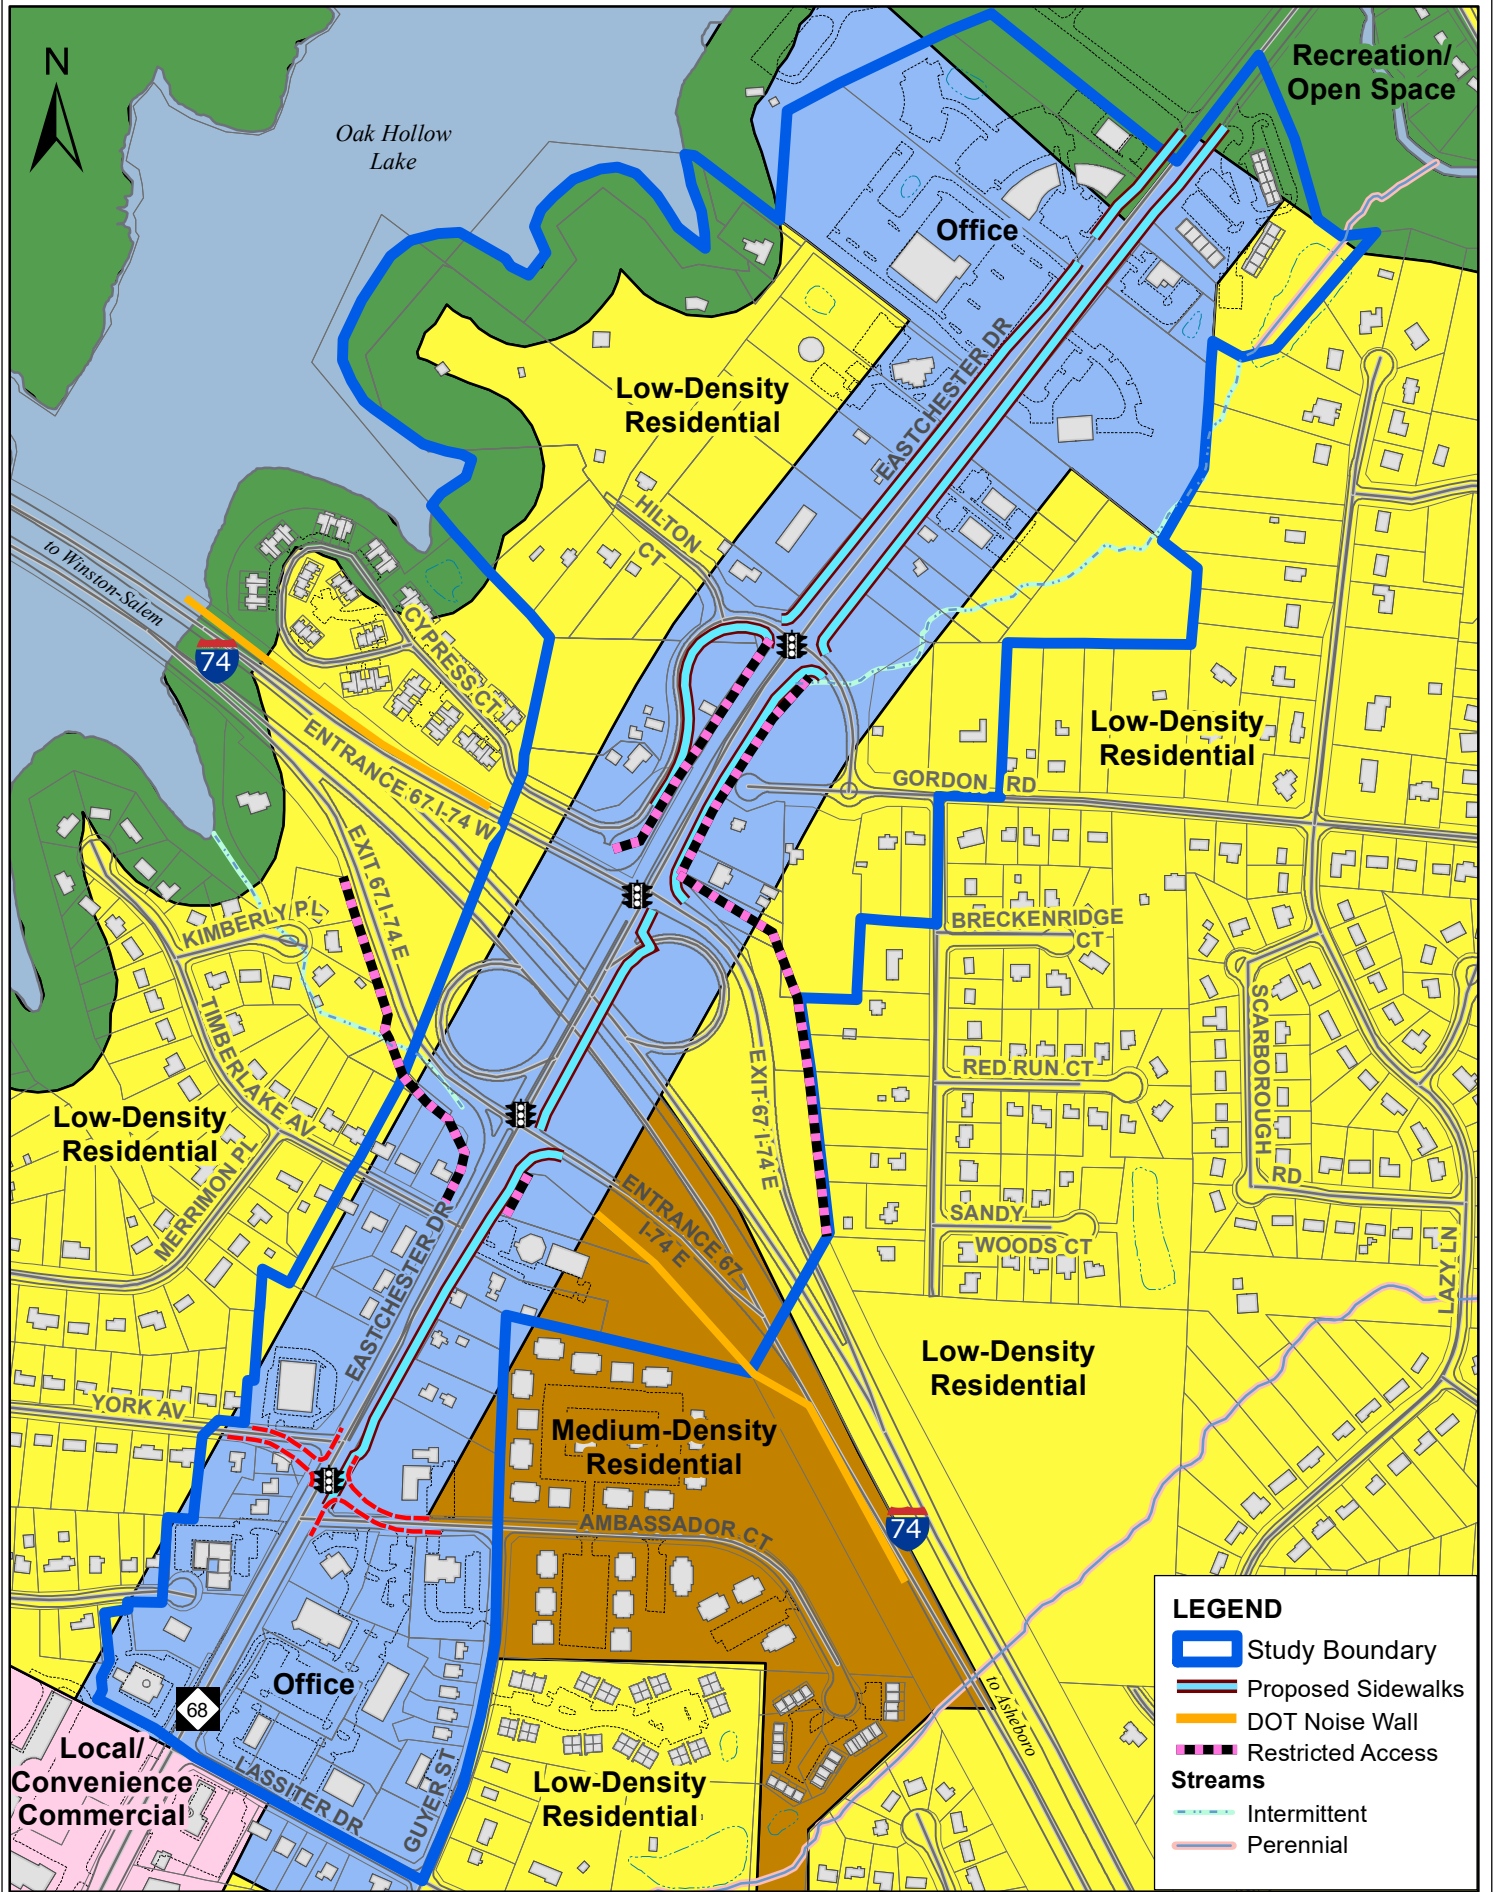

# Map 1: Land Use Plan

LEGEND	
	Study Boundary
	Proposed Sidewalks
	DOT Noise Wall
	Restricted Access
<b>Streams</b>	
	Intermittent
	Perennial